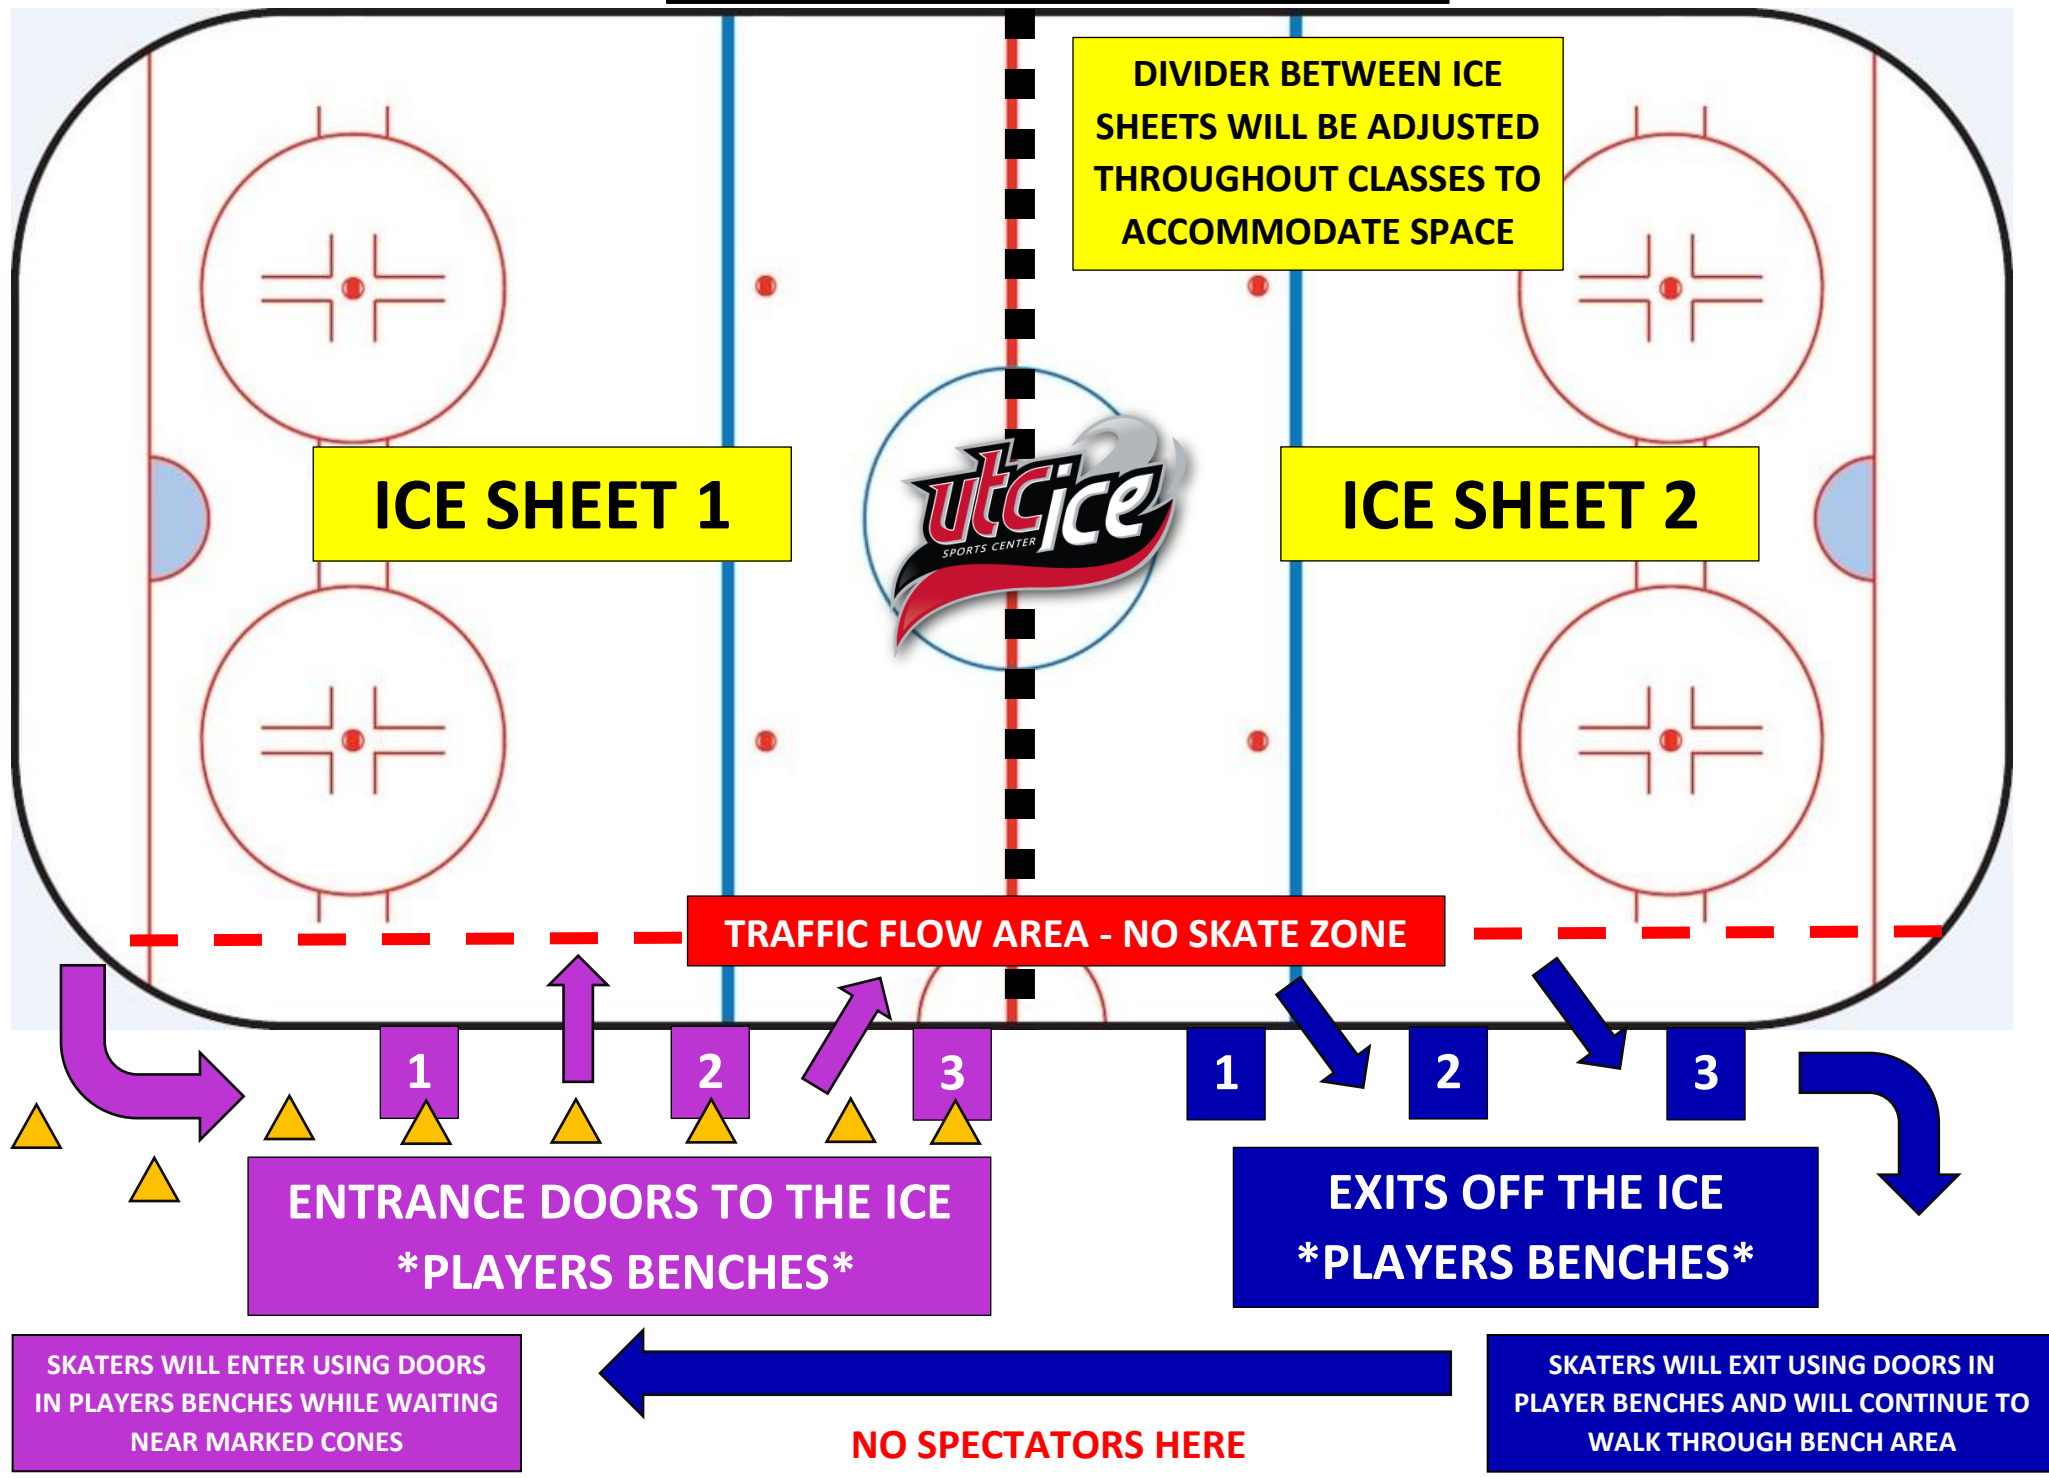

CHECK IN LINES

DINING TERRACE BENCHES

SPECTATORS IN THIS AREA MUST BE SIX FEET APART

DINING TERRACE BENCHES

DIVIDER BETWEEN ICE SHEETS WILL BE ADJUSTED THROUGHOUT CLASSES TO ACCOMMODATE SPACE

ICE SHEET 1

ICE SHEET 2

TRAFFIC FLOW AREA - NO SKATE ZONE

**ENTRANCE DOORS TO THE ICE
*PLAYERS BENCHES***

**EXITS OFF THE ICE
*PLAYERS BENCHES***

SKATERS WILL ENTER USING DOORS IN PLAYERS BENCHES WHILE WAITING NEAR MARKED CONES

NO SPECTATORS HERE

SKATERS WILL EXIT USING DOORS IN PLAYER BENCHES AND WILL CONTINUE TO WALK THROUGH BENCH AREA